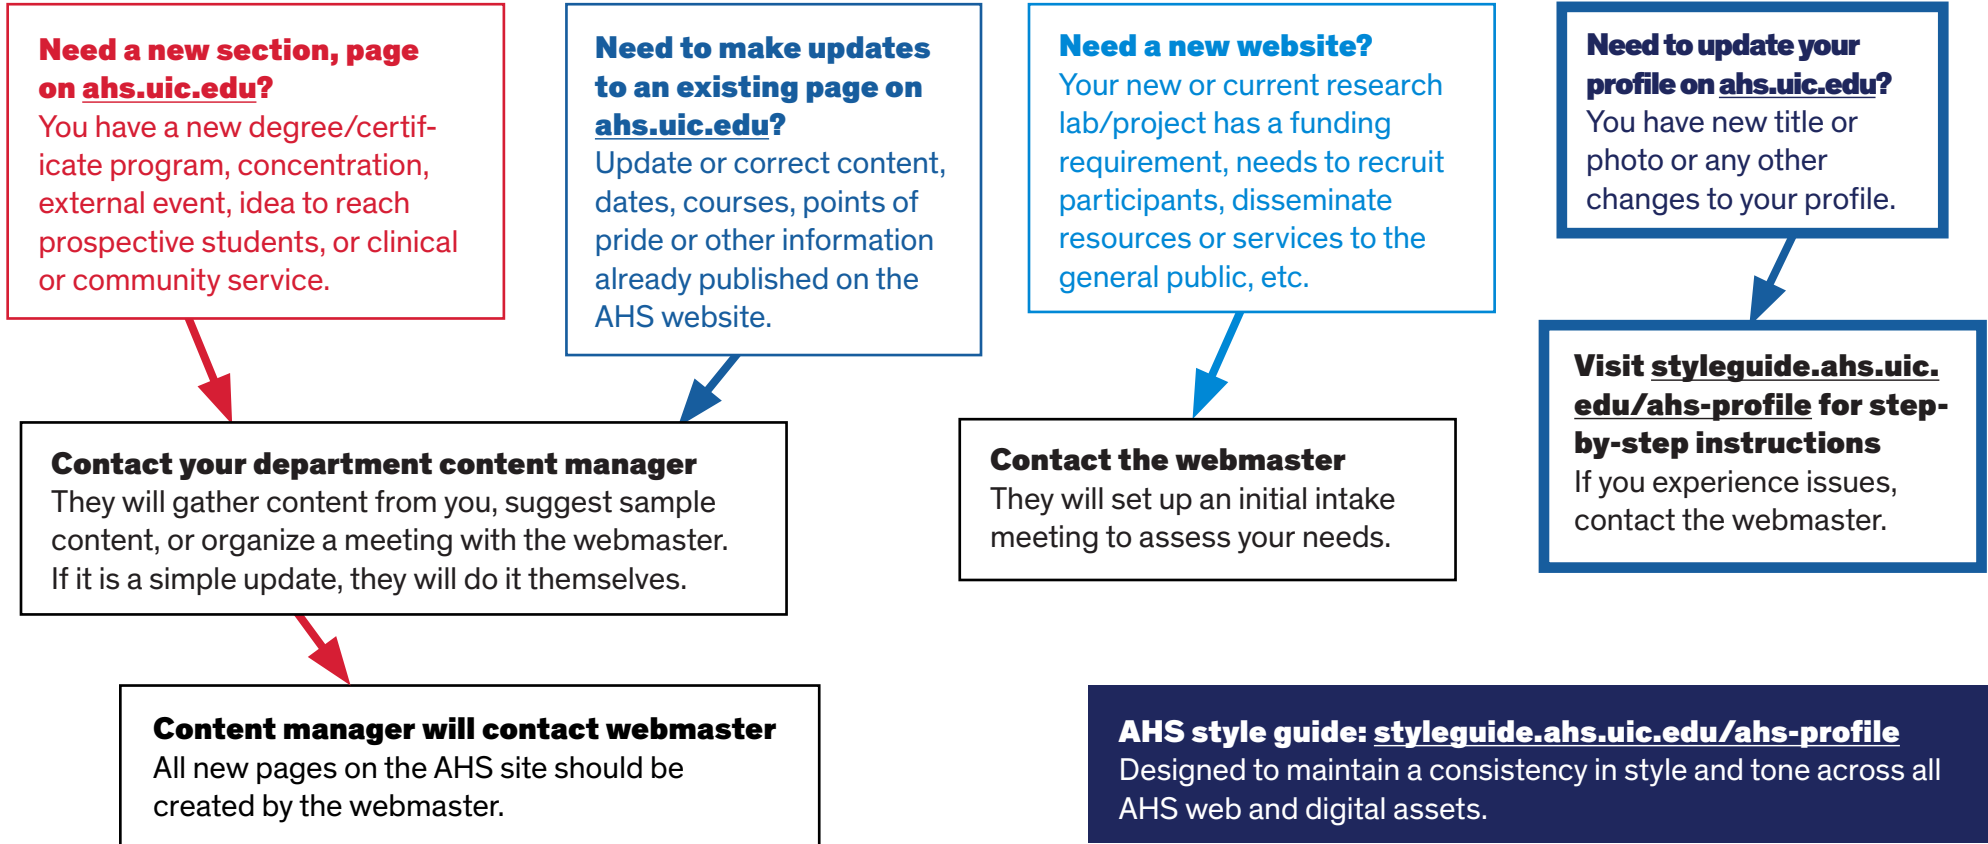

# Webmaster Flowchart

Have a website-related need?  
You've come to the right flowchart. Start by picking a path.

**AHS style guide: [styleguide.ahs.uic.edu/ahs-profile](http://styleguide.ahs.uic.edu/ahs-profile)**  
Designed to maintain a consistency in style and tone across all AHS web and digital assets.